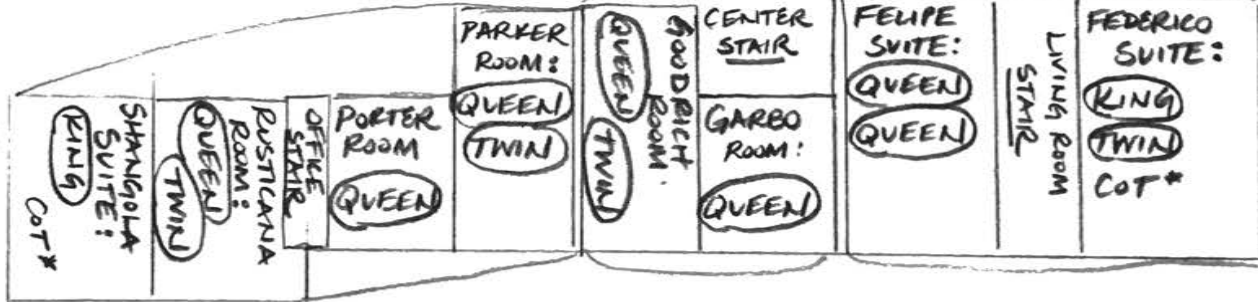

HIGHLAND

LODGE

APPROXIMATE ROOM & CABIN LAYOUT
SUMMER 2017

WOLF CABIN

WALLACE CABIN

APPOLT CABIN

BARRINGTON CABIN

CUTHBERTSON CABIN

DAVIS CABIN

EDNA CABIN

GRACE CABIN

MAMET CABIN

TUDOR CABIN

SNOWROLLER ROOM

1ST FLOOR

2ND FLOOR

1ST FLOOR

* COT BY REQUEST